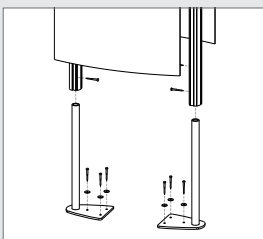

panel and profiles: silver anodized aluminium, connectors plated die cast aluminium alloy, ground sleeve zincated iron

- 1 400mm
- 2 600mm
- 3 800mm